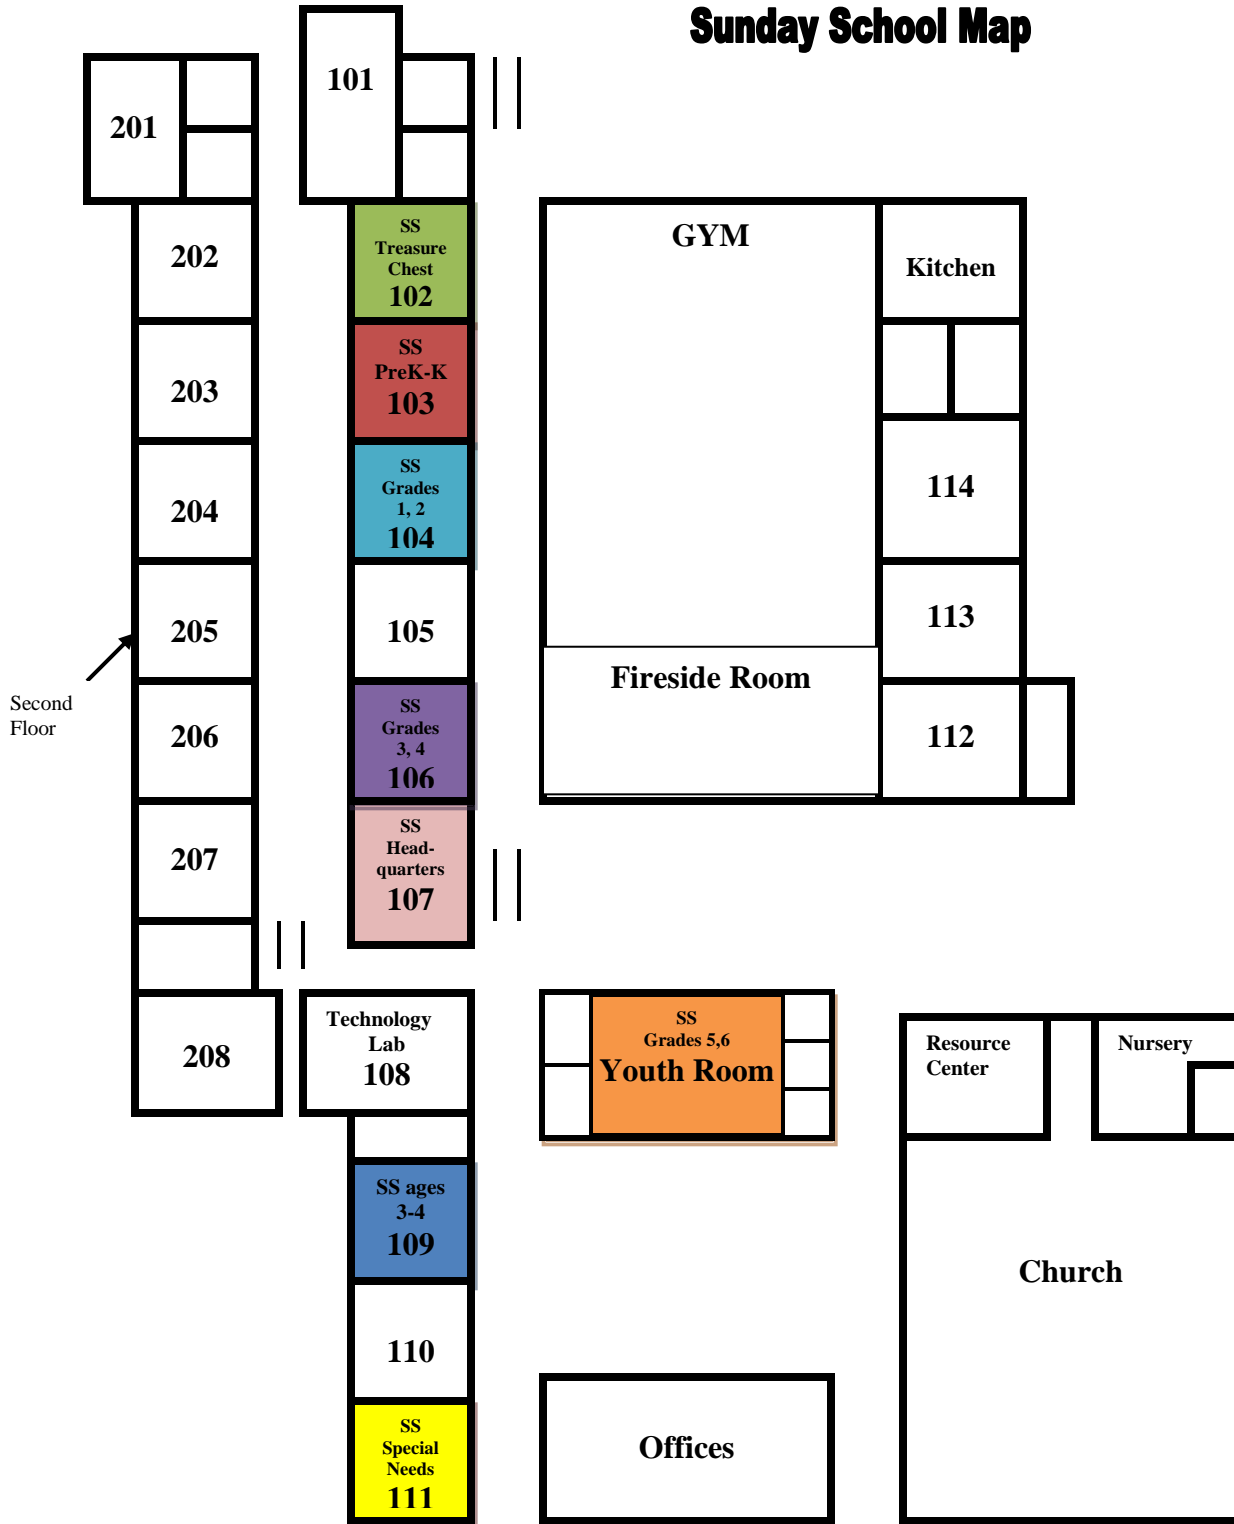

# Christ Lutheran Sunday School Map

Victoria Street