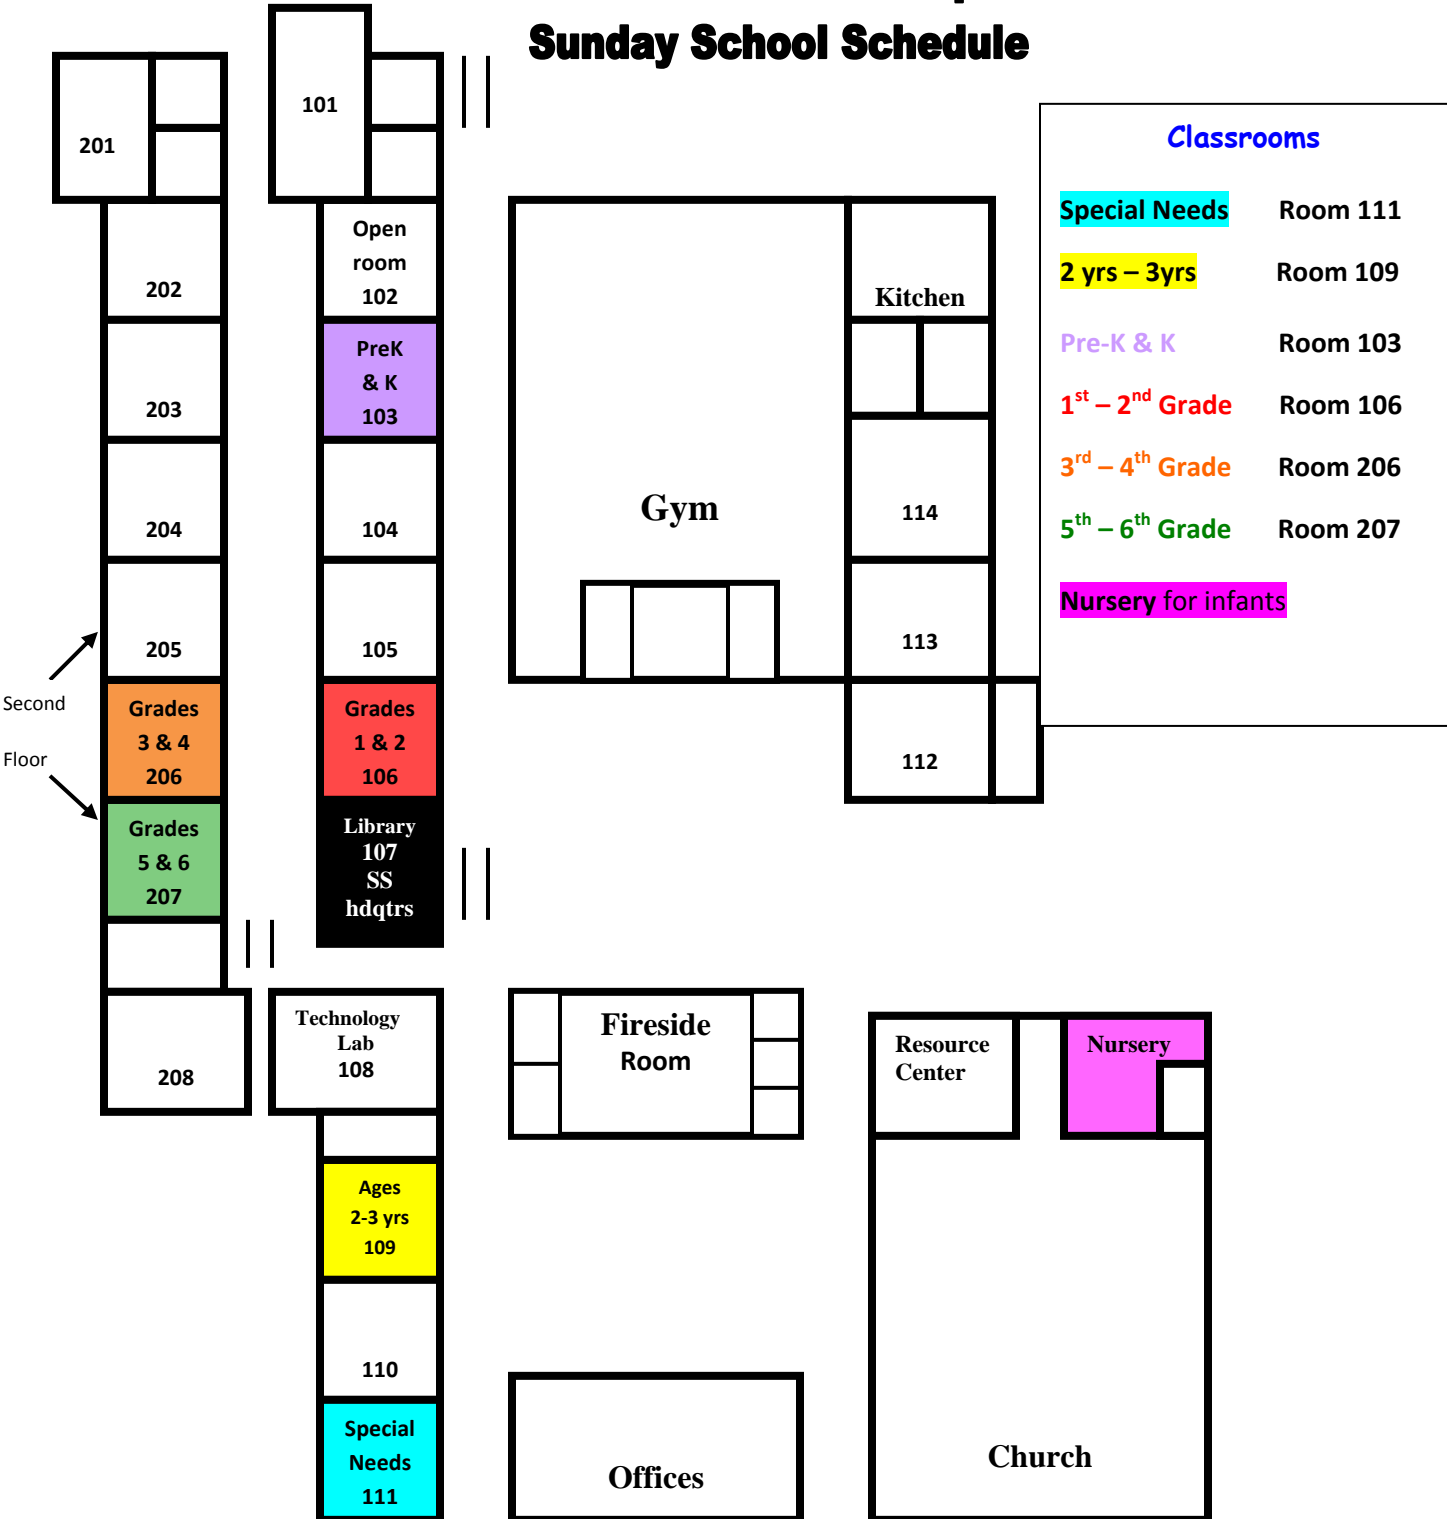

# Christ Lutheran Campus Sunday School Schedule

Victoria Street